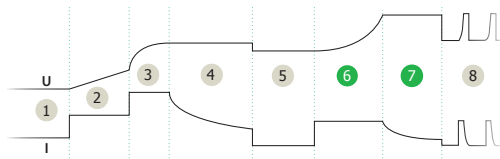

GYSFLASH Lithium 6.12 (6 A) er en avansert lader spesielt designet for å lade og vedlikeholde 12 V litium-fosfatbatterier (LiFePO4). Den har en unik 8-trinns ladingskurve med EBS-teknologi for rask og sikker lading.

IDEELL FOR BILER OG MOTORSYKLER

- **Designet for 12 V litium jernfosfatbatterier fra 1,2 til 125 Ah**, eller for vedlikeholdelselading opp til 170 Ah.
- **2 lademoduser :**
  - 🏍️ (4 A) : designet for lading av små batterier, fra 1,2Ah til 15Ah.
  - 🚗 (6 A) : Designet for batterier fra 15 til 125 Ah.
- **Opprettholdelse av batteriet**, laderen kan forbli tilkoblet på ubestemt tid på vinteren for å opprettholde batteriet. «Auto Restart» -funksjonen betyr at laderen vil huske innstillingene og starte på nytt automatisk ved strømbrudd.
- **CAN BUS kompatibilitet** for motorsykler med 12V kontakt : lades automatisk (ingen overvåking er nødvendig) og trygt uten nøkkelen i tenningen.

100% OPTIMAL LADING

- Spesifikk 8-trinns ladekurve, ingen overvåking nødvendig.
- Utvid ytelsen og levetiden til LiFePO4-batteriene.
- **EBS technology** (Likestillingsbatteri) for å sikre perfekt balanse av battericellene.
- **«UVP* Wake up» function** : reaktiverer et batteri i beskyttelse etter en dyp utlading og starter ladingen automatisk.

*UVP : Under spenningsbeskyttelse

1. 1 Analyse
2. 2 Recovery
3. 3 Lade
4. 4 Opptak

1. 5 Test
2. 6 Komplement
3. 7 Balanse
4. 8 Floating lading